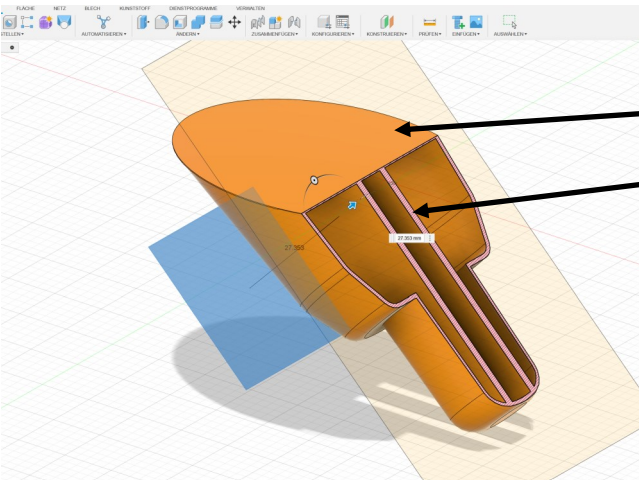

New Generation Hebo Fix 45

New Generation Hebo Fix 45

- completely redesigned
- latest digital manufacturing
- all functions integrated

New Generation Hebo Fix 45

- 0,3 mm membrane
- continuous ribs for turning out of concrete
- suitable for:
- 03330 Kombi - Huelse Titan
- 03050 Kombi-Plattenanker

New Generation Hebo Fix 45

Application:

- cut the membrane in the middle with the cutter knife
- then remove it from the concrete with a twisting movement